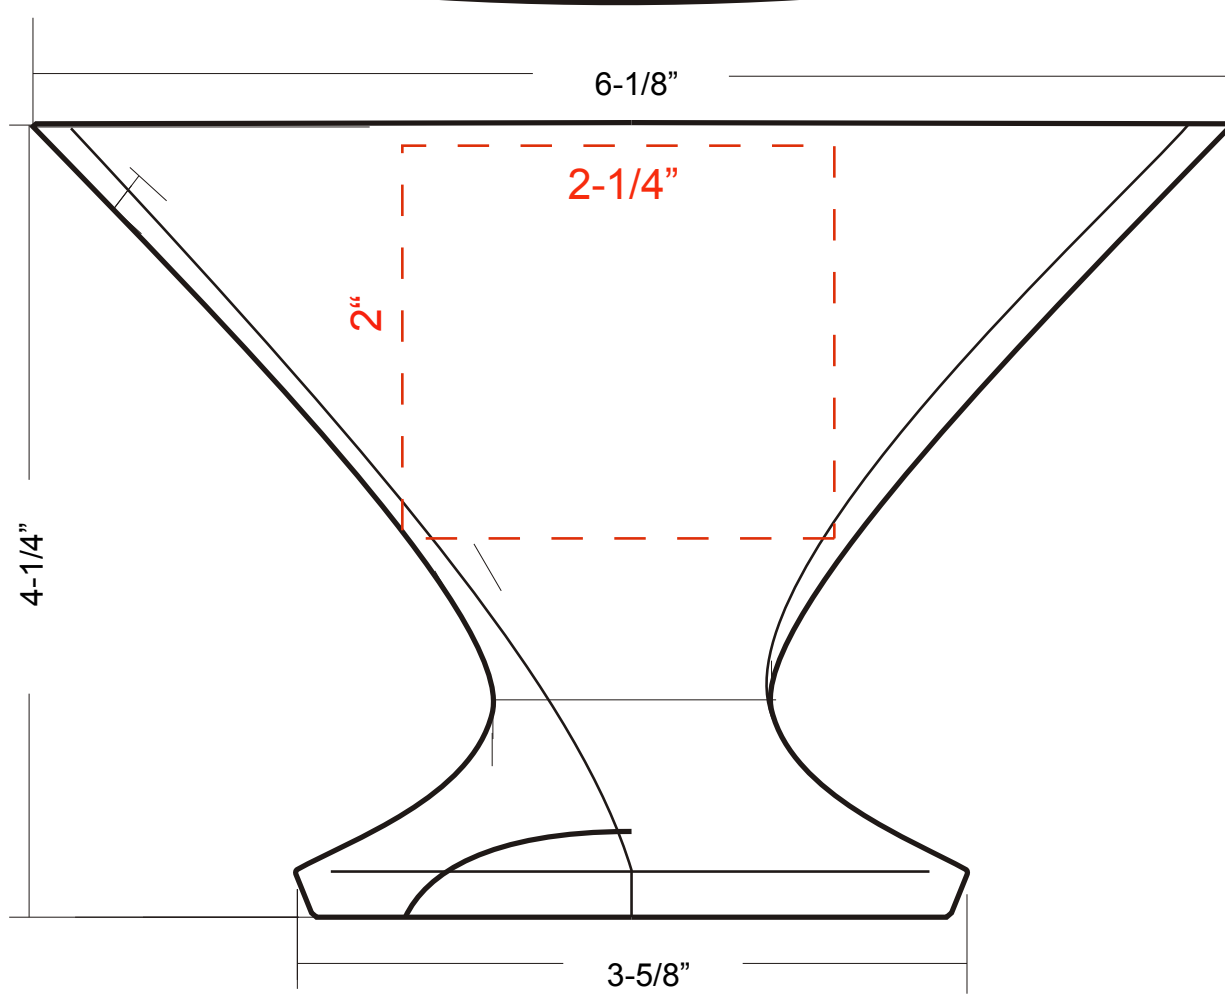

GCT-B1423 Quadro Bowl

Overall 4-1/4"H x 6-1/8"W x 6-1/8"D
Etched: 2"H x 2-1/4"W