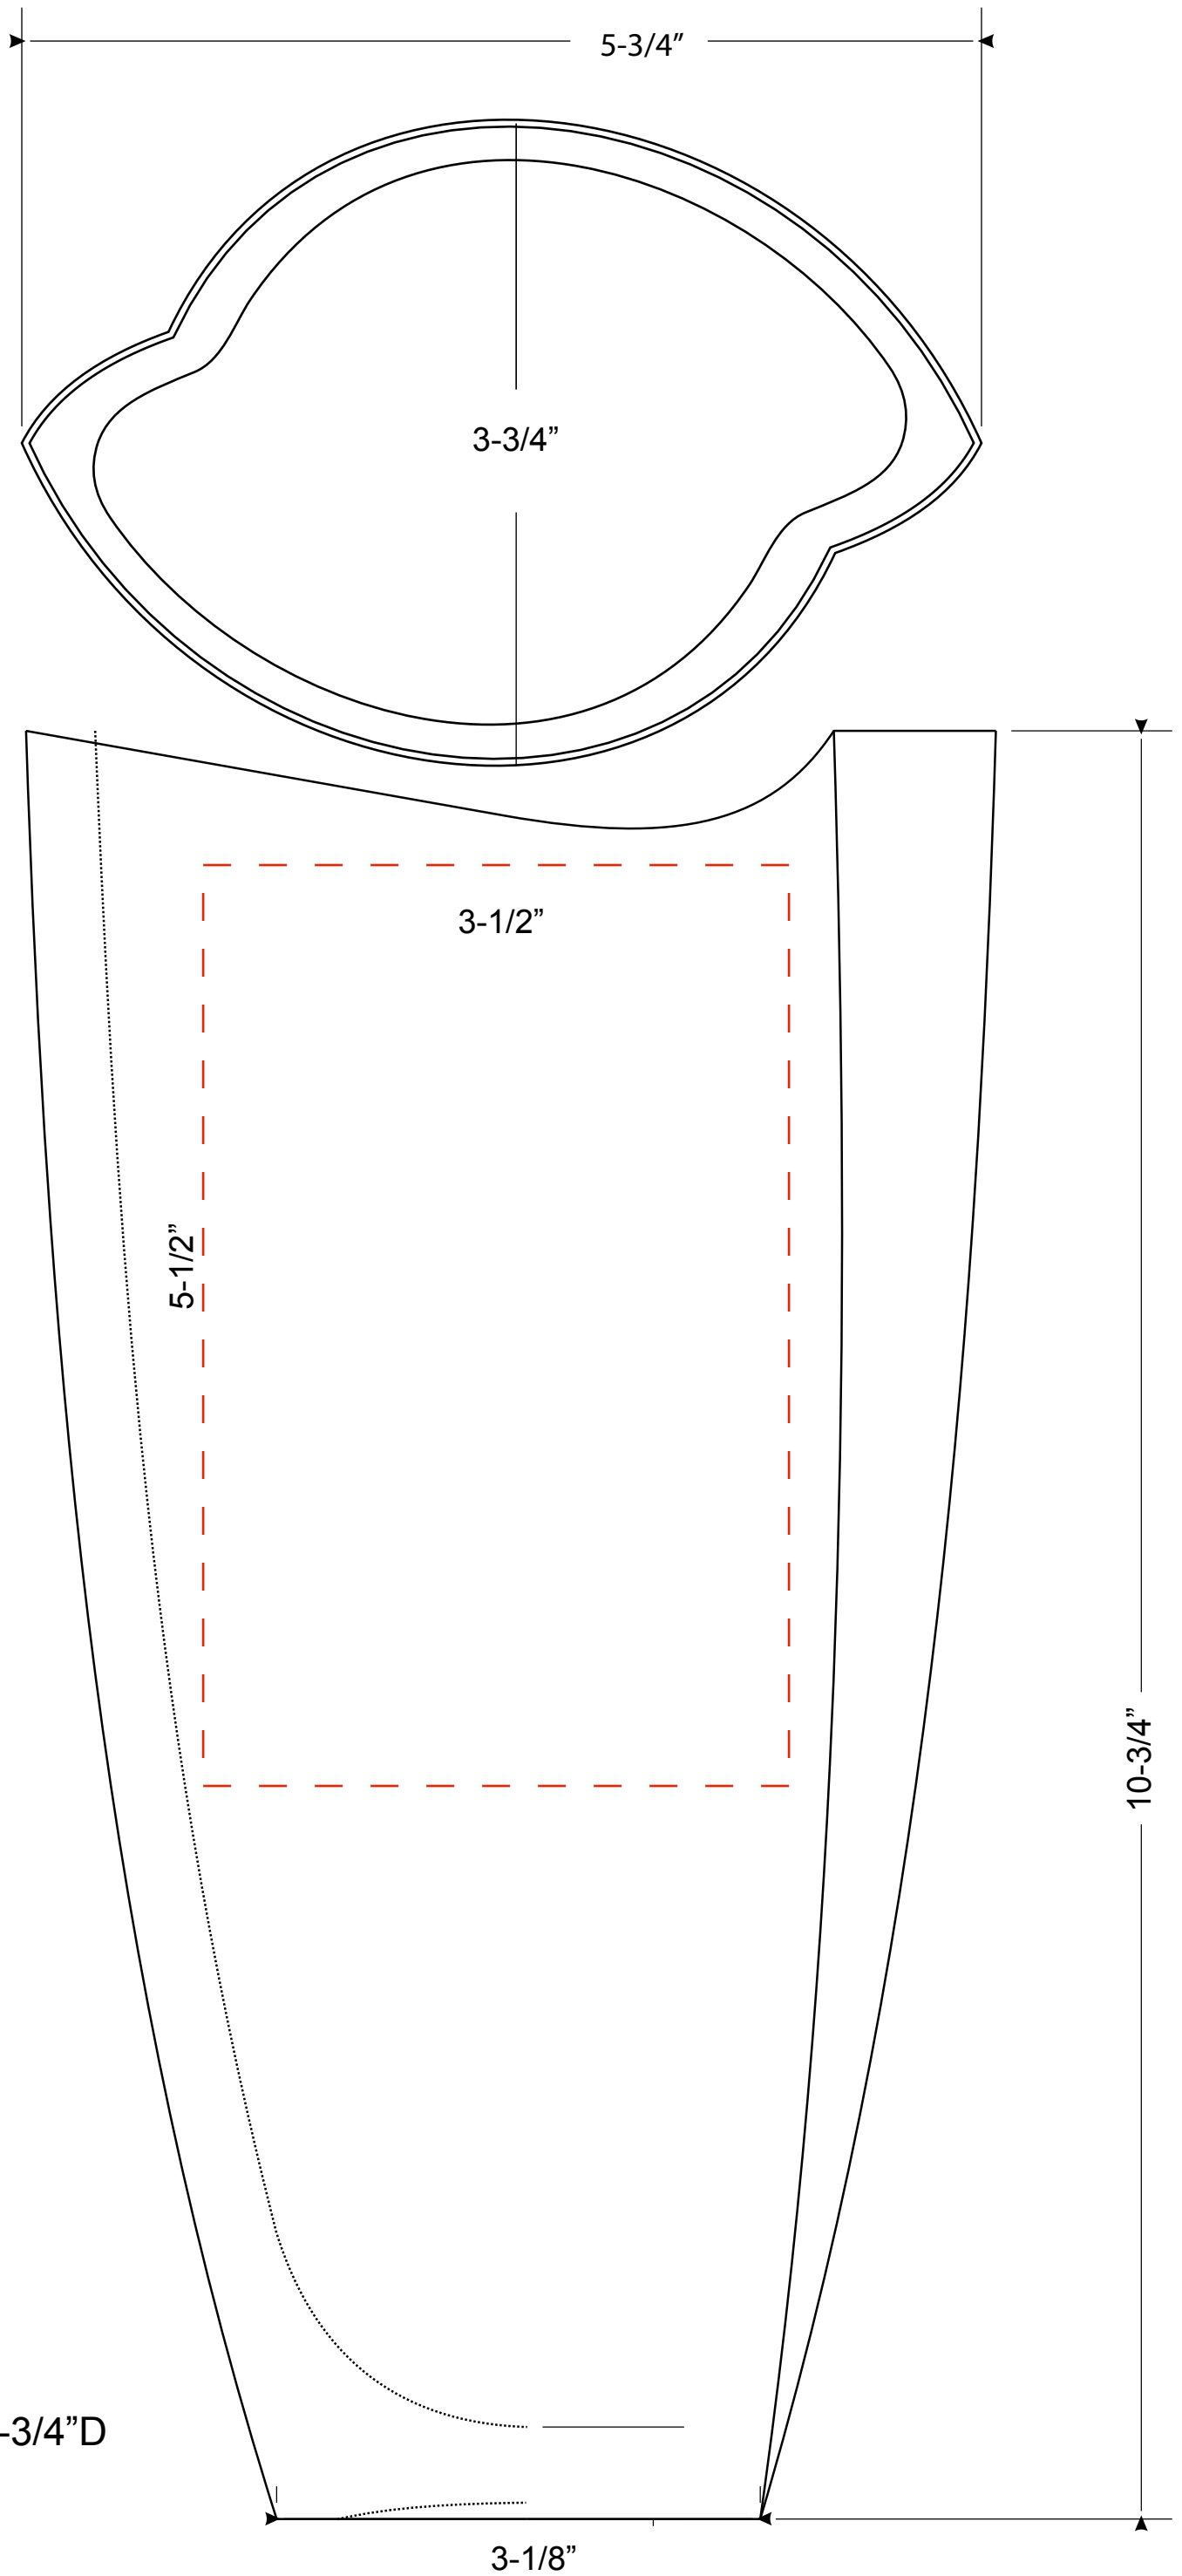

GCT-B1452 Smile Vase

Etched Area:
5-1/2"H x 3-1/2"W

Overall
10-3/4"H x 5-3/4"W x 3-3/4"D