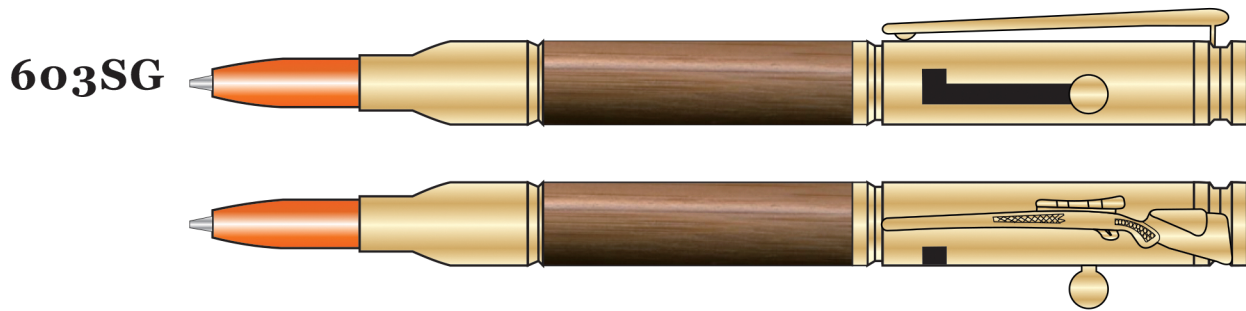

Rifle Pens

3/4" H x 1-3/8" W
(Silkscreen)

3/4" H x 1-3/8" W
(Silkscreen)

5/16" H x 1-3/8" W
(Laser)

5/16" H x 1-3/8" W
(Laser)