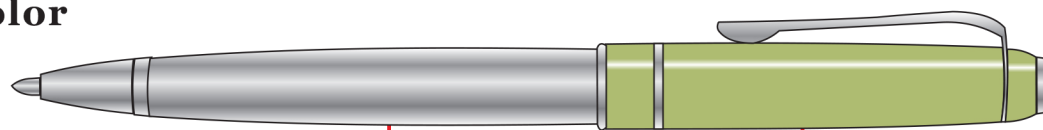

GV-AS100B

Actual pen

Custom Color

laser engraving area

laser engraving area