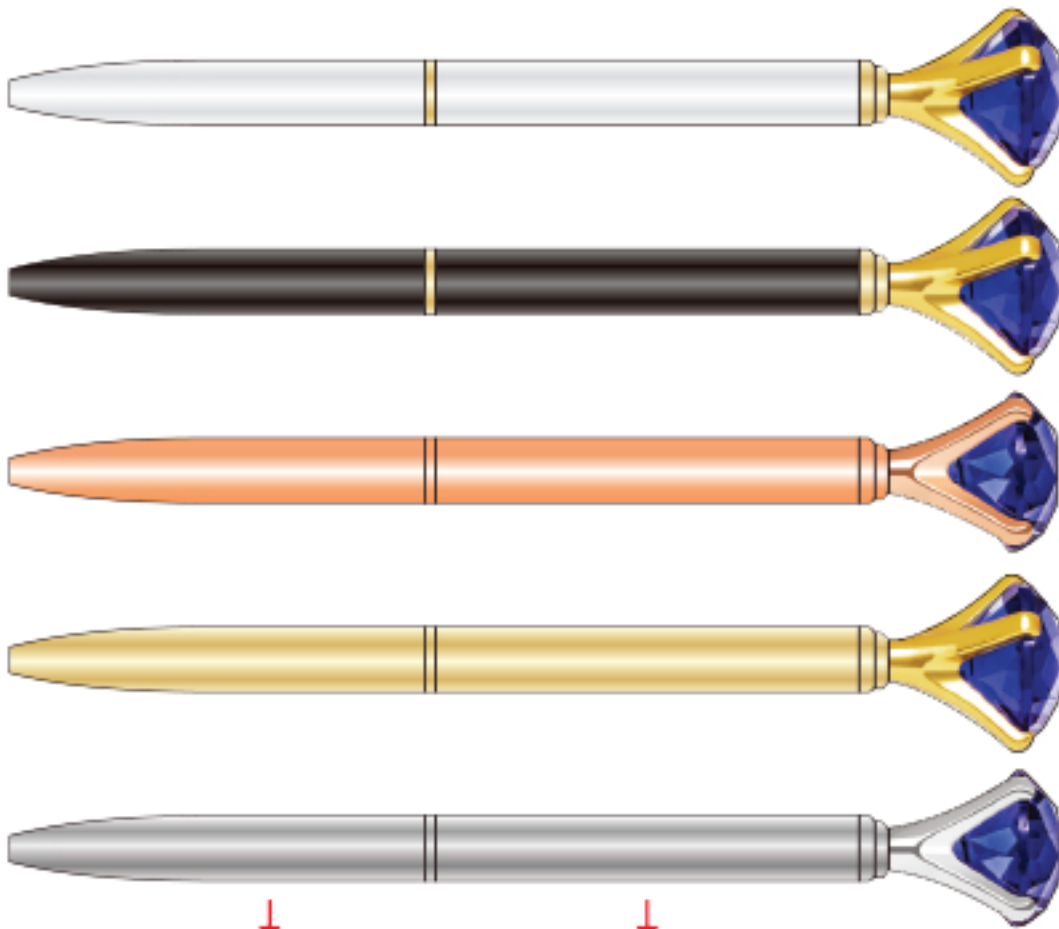

# GV-DM6B

## *Diamond- 6 (Sapphire)*

1" h x 1-1/4" w  
(Silkscreen)

1" h x 1-15/16" w  
(Silkscreen)

1/4" h x 1-1/4" w  
(Laser Engraving)

1/4" h x 1-15/16" w  
(Laser Engraving)