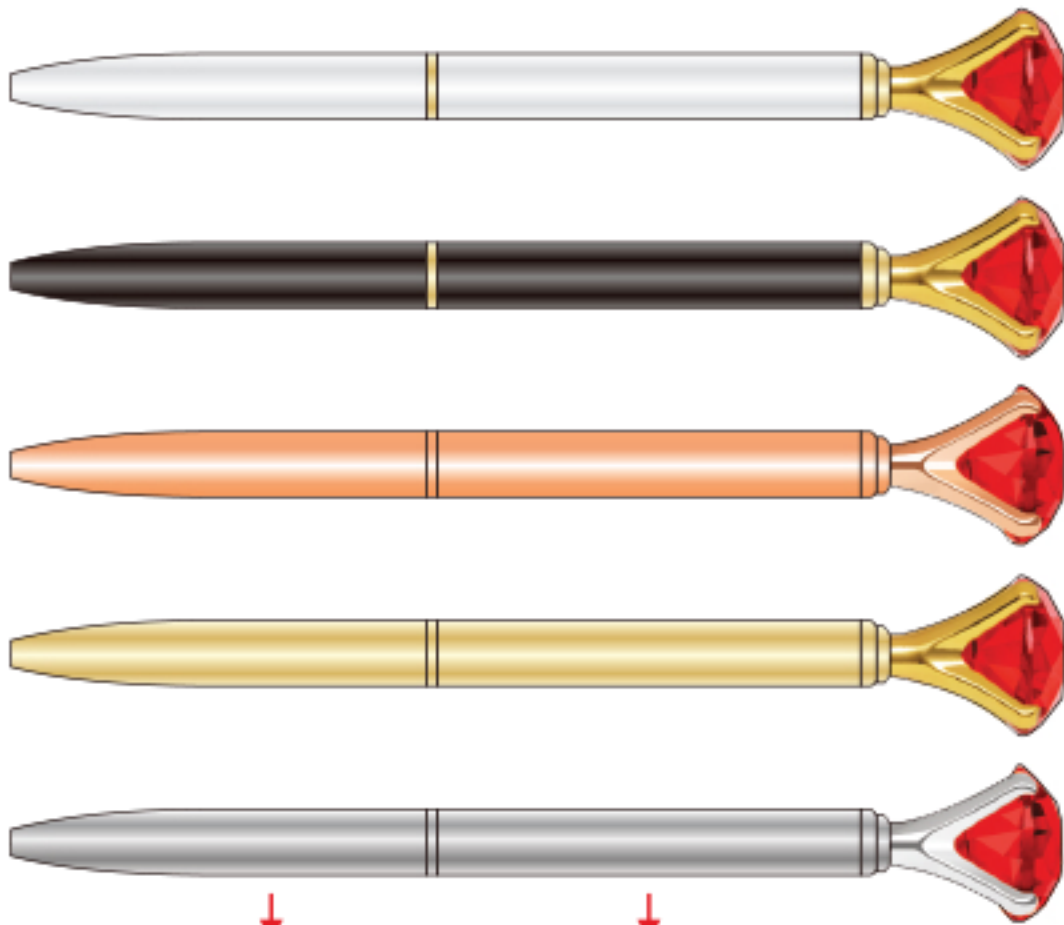

GV-DM7B

Diamond- 7 (Ruby)

1" h x 1-1/4" w
(Silkscreen)

1/4" h x 1-1/4" w
(Laser Engraving)

1" h x 1-15/16" w
(Silkscreen)

1/4" h x 1-15/16" w
(Laser Engraving)