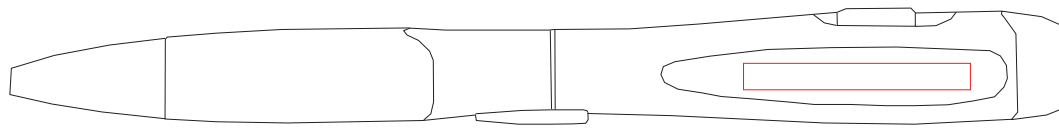

GVL-8

Clip

Barrel

Pad Imprint: 5/16"H x 1-1/8"W (Barrel), 1/8"H x 1-1/8"W (Clip)