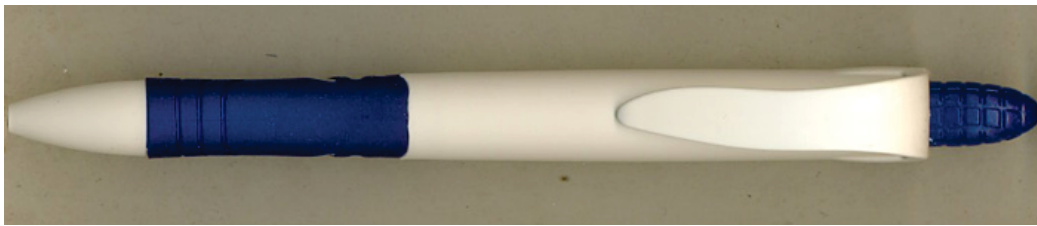

# EC-710 (13.0kgs/1000pcs)

pad: (H) 1/8" X (W) 7/8"

clip

pad

(H) 3/8" X (W) 1-3/4" barrel