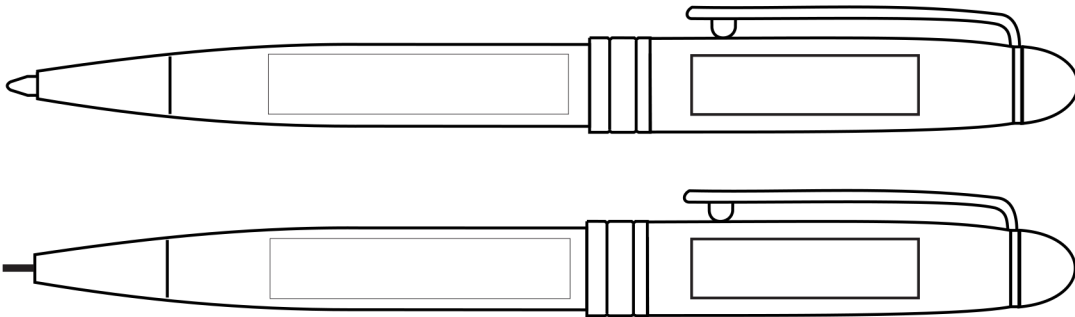

GVW-001B

Barrel

Cap

1" h x 1-1/8" w
(Silkscreen)

5/16" h x 1-1/8" w
(Pad)

5/16" h x 1-1/8" w
(Laser)