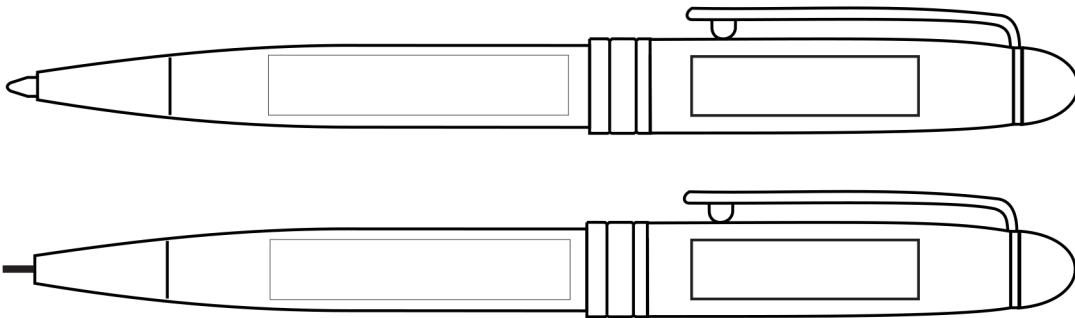

GVW-001P

Barrel

Cap

1" h x 1-1/8" w
(Silkscreen)

5/16" h x 1-1/8" w
(Pad)

5/16" h x 1-1/8" w
(Laser)