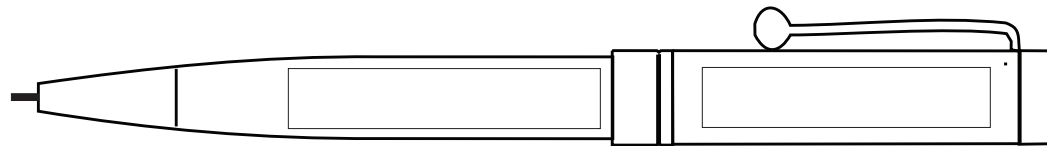

GVW-013P

Barrel

Cap

5/16"H x 1-1/4"W (Cap), 5/16"H x 1-1/2"W (Barrel)