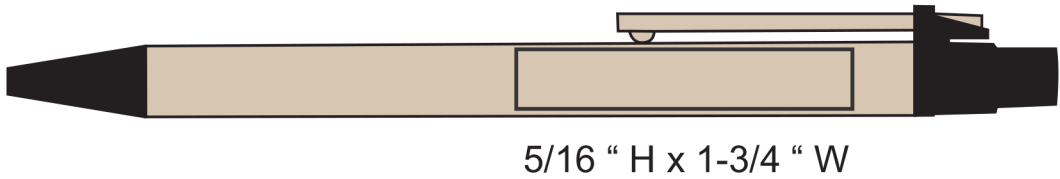

GVW-102B

Silkscreen Imprint (7mm away from clip)

Pad Imprint

Pad Imprint / Laser Engraving on Clip :

Clip