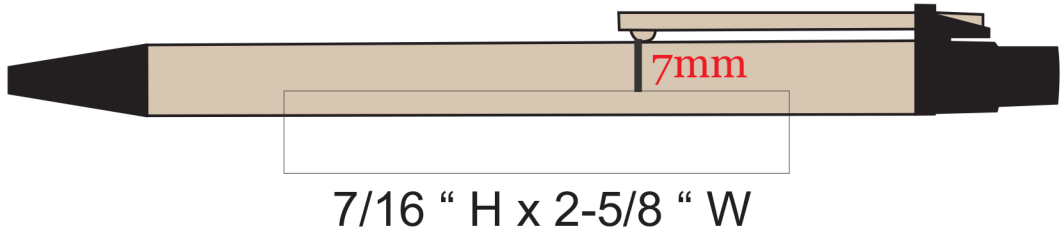

GVW-102B

Silkscreen Imprint (7mm away from clip)

Pad Imprint

Pad Imprint / Laser Engraving on Clip :

Clip